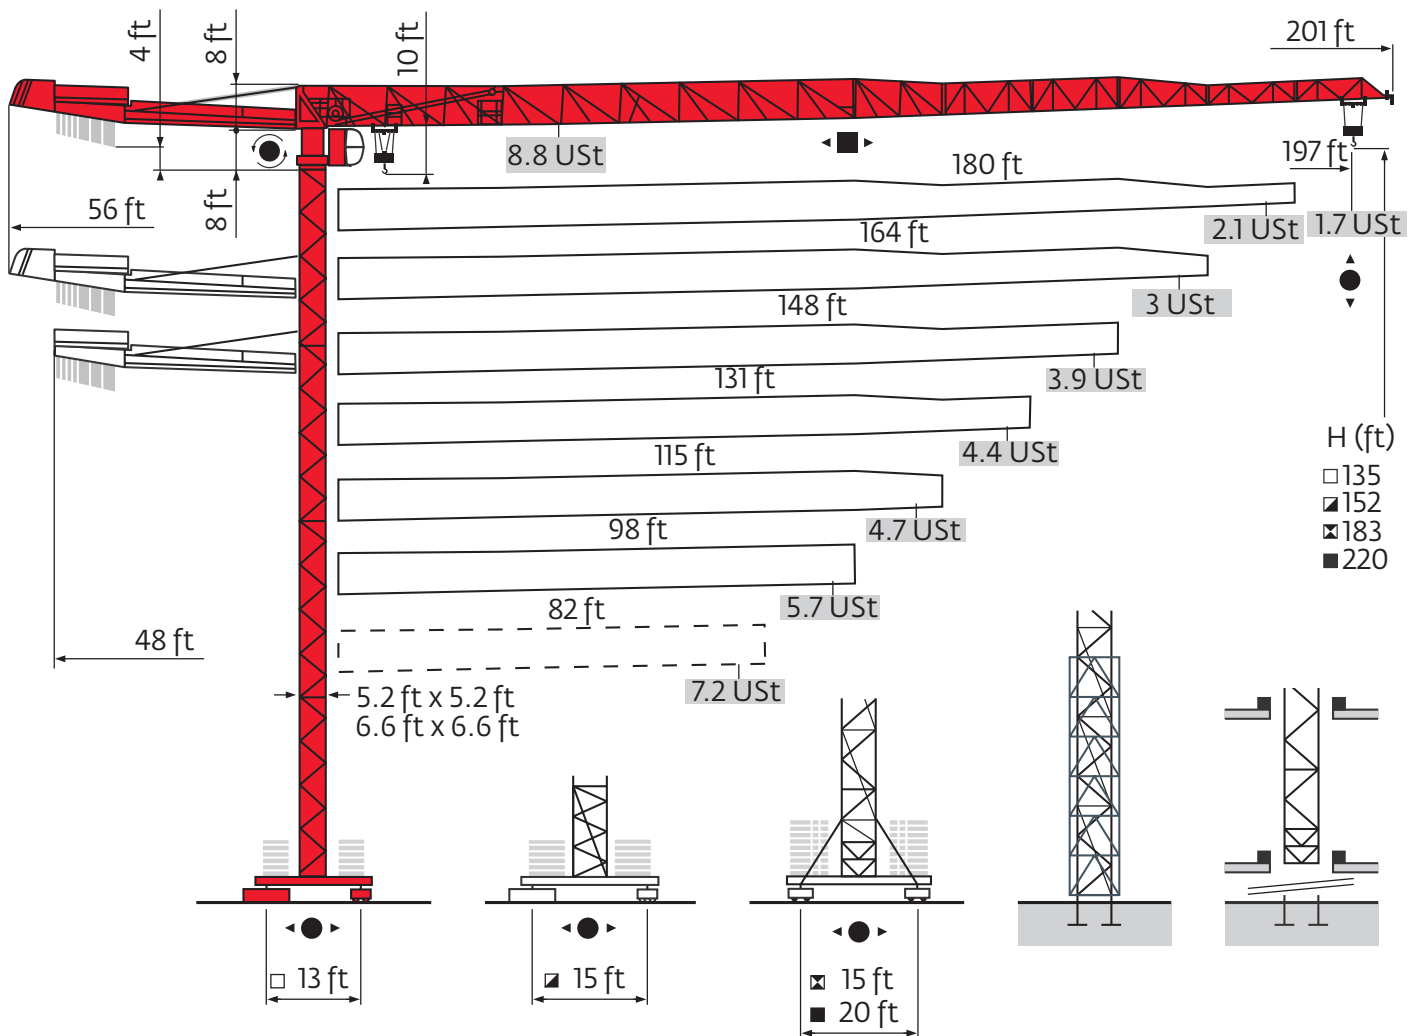

Potain MDT 178

Data Sheet

FEM 1.001-A3

Values have been rounded